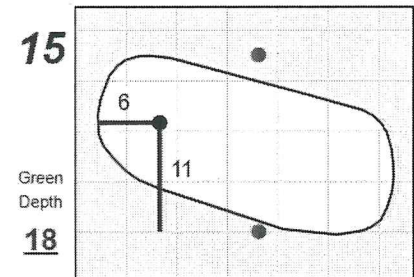

# Round 1 - Saturday, September 7th, 2024

**Chilliwack Ladies Am 2024**

**Chilliwack Golf Club**

Each side of a complete square on the green represents 5 yards. / Blue dots represent green front and back.