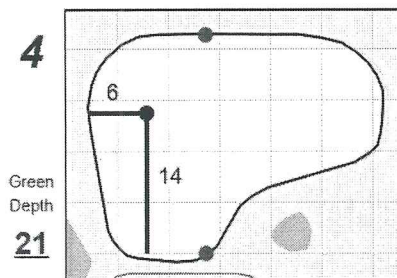

# Round 1 - Saturday, September 7th, 2024

**Chilliwack Ladies Am 2024**

**Chilliwack Golf Club**

Each side of a complete square on the green represents 5 yards. / Blue dots represent green front and back.