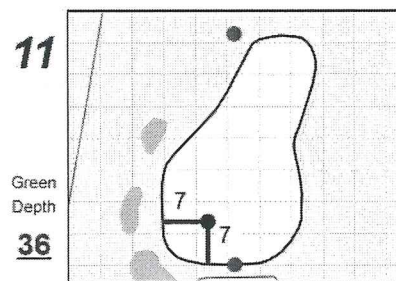

# Round 1 - Saturday, September 7th, 2024

**Chilliwack Ladies Am 2024**

**Chilliwack Golf Club**

Each side of a complete square on the green represents 5 yards. / Blue dots represent green front and back.