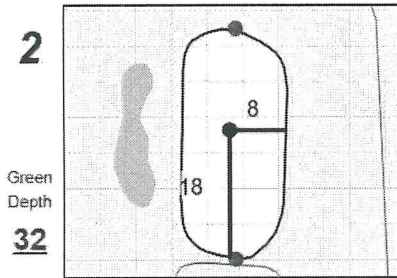

# Round 1 - Saturday, September 7th, 2024

**Chilliwack Ladies Am 2024**

**Chilliwack Golf Club**

Each side of a complete square on the green represents 5 yards. / Blue dots represent green front and back.