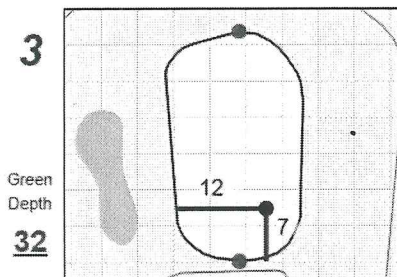

# Round 1 - Saturday, September 7th, 2024

**Chilliwack Ladies Am 2024**

**Chilliwack Golf Club**

Each side of a complete square on the green represents 5 yards. / Blue dots represent green front and back.