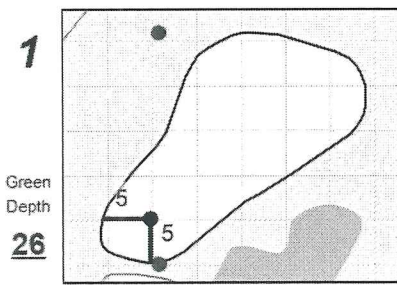

# Round 1 - Saturday, September 7th, 2024

**Chilliwack Ladies Am 2024**

**Chilliwack Golf Club**

Each side of a complete square on the green represents 5 yards. / Blue dots represent green front and back.