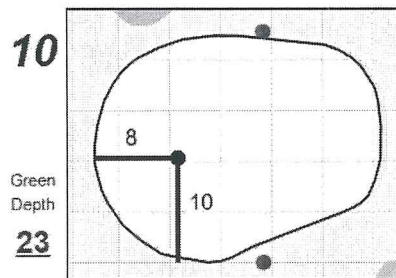

# Round 1 - Saturday, September 7th, 2024

**Chilliwack Ladies Am 2024**

**Chilliwack Golf Club**

Each side of a complete square on the green represents 5 yards. / Blue dots represent green front and back.