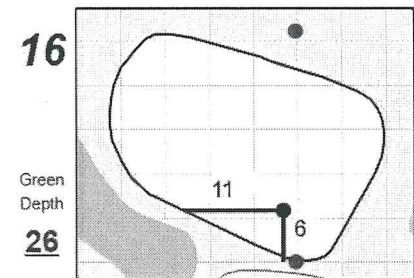

# Round 1 - Saturday, September 7th, 2024

**Chilliwack Ladies Am 2024**

**Chilliwack Golf Club**

Each side of a complete square on the green represents 5 yards. / Blue dots represent green front and back.