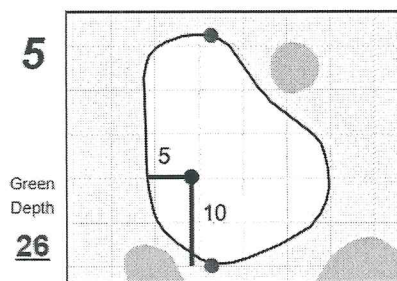

# Round 1 - Saturday, September 7th, 2024

**Chilliwack Ladies Am 2024**

**Chilliwack Golf Club**

Each side of a complete square on the green represents 5 yards. / Blue dots represent green front and back.