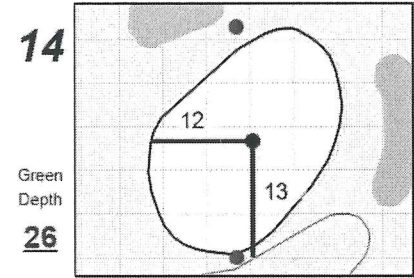

# Round 1 - Saturday, September 7th, 2024

**Chilliwack Ladies Am 2024**

**Chilliwack Golf Club**

Each side of a complete square on the green represents 5 yards. / Blue dots represent green front and back.