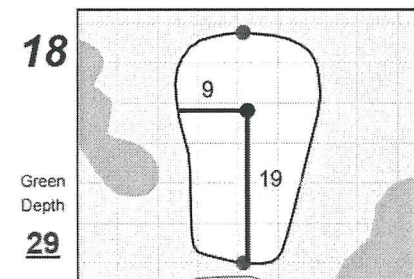

# Round 1 - Saturday, September 7th, 2024

**Chilliwack Ladies Am 2024**

**Chilliwack Golf Club**

Each side of a complete square on the green represents 5 yards. / Blue dots represent green front and back.