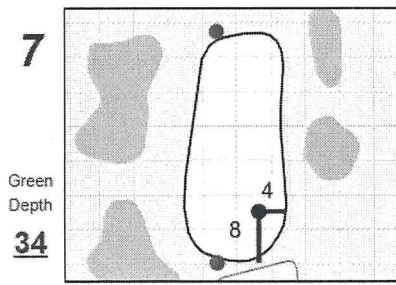

# Round 1 - Saturday, September 7th, 2024

**Chilliwack Ladies Am 2024**

**Chilliwack Golf Club**

Each side of a complete square on the green represents 5 yards. / Blue dots represent green front and back.