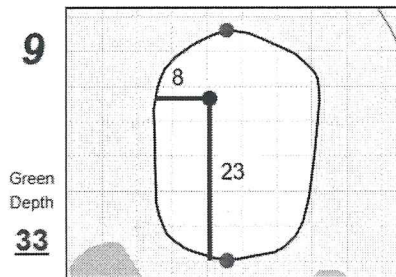

# Round 1 - Saturday, September 7th, 2024

**Chilliwack Ladies Am 2024**

**Chilliwack Golf Club**

Each side of a complete square on the green represents 5 yards. / Blue dots represent green front and back.