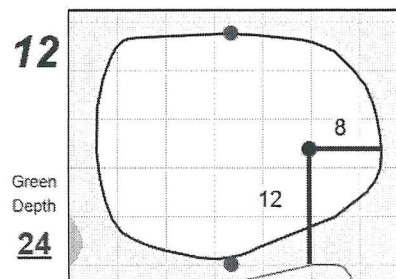

# Round 1 - Saturday, September 7th, 2024

**Chilliwack Ladies Am 2024**

**Chilliwack Golf Club**

Each side of a complete square on the green represents 5 yards. / Blue dots represent green front and back.