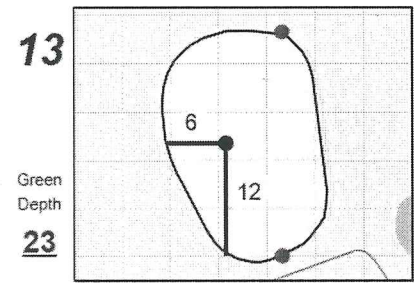

# Round 1 - Saturday, September 7th, 2024

**Chilliwack Ladies Am 2024**

**Chilliwack Golf Club**

Each side of a complete square on the green represents 5 yards. / Blue dots represent green front and back.