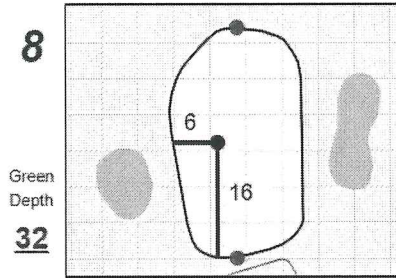

# Round 1 - Saturday, September 7th, 2024

**Chilliwack Ladies Am 2024**

**Chilliwack Golf Club**

Each side of a complete square on the green represents 5 yards. / Blue dots represent green front and back.