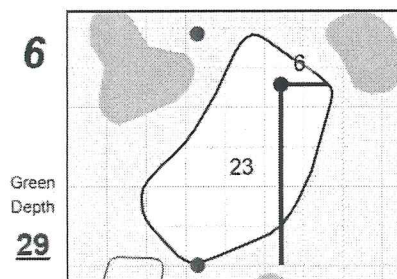

# Round 1 - Saturday, September 7th, 2024

**Chilliwack Ladies Am 2024**

**Chilliwack Golf Club**

Each side of a complete square on the green represents 5 yards. / Blue dots represent green front and back.