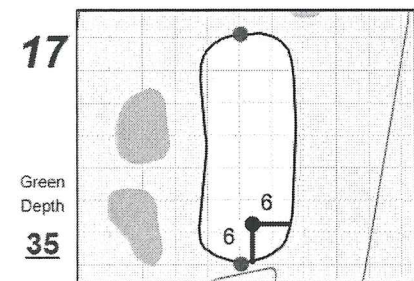

# Round 1 - Saturday, September 7th, 2024

**Chilliwack Ladies Am 2024**

**Chilliwack Golf Club**

Each side of a complete square on the green represents 5 yards. / Blue dots represent green front and back.