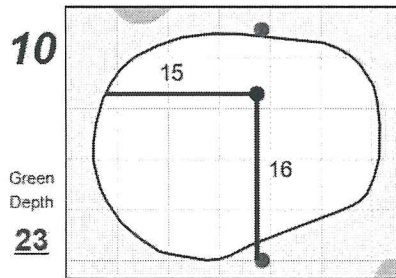

Round 2 - Sunday, September 8th, 2024

Chilliwack Ladies Am 2024

Chilliwack Golf Club

Each side of a complete square on the green represents 5 yards. / Blue dots represent green front and back.