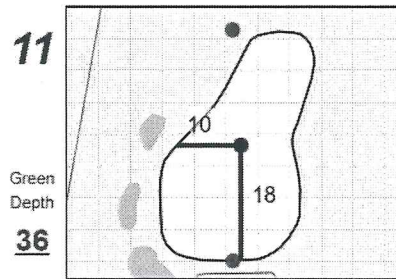

Round 2 - Sunday, September 8th, 2024

Chilliwack Ladies Am 2024

Chilliwack Golf Club

Each side of a complete square on the green represents 5 yards. / Blue dots represent green front and back.