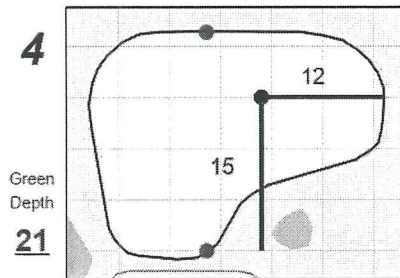

Round 2 - Sunday, September 8th, 2024

Chilliwack Ladies Am 2024

Chilliwack Golf Club

Each side of a complete square on the green represents 5 yards. / Blue dots represent green front and back.