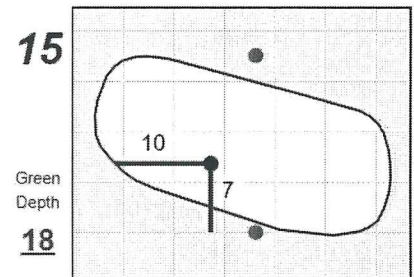

Round 2 - Sunday, September 8th, 2024

Chilliwack Ladies Am 2024

Chilliwack Golf Club

Each side of a complete square on the green represents 5 yards. / Blue dots represent green front and back.