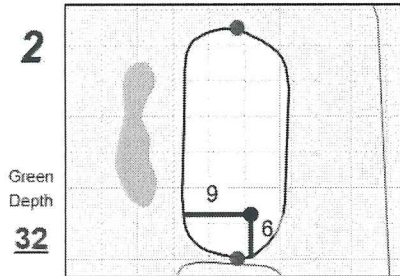

Round 2 - Sunday, September 8th, 2024

Chilliwack Ladies Am 2024

Chilliwack Golf Club

Each side of a complete square on the green represents 5 yards. / Blue dots represent green front and back.