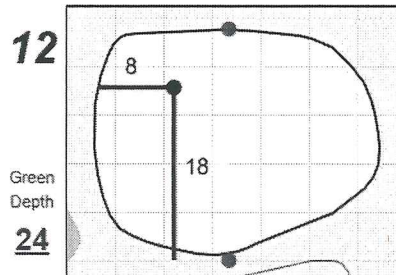

Round 2 - Sunday, September 8th, 2024

Chilliwack Ladies Am 2024

Chilliwack Golf Club

Each side of a complete square on the green represents 5 yards. / Blue dots represent green front and back.