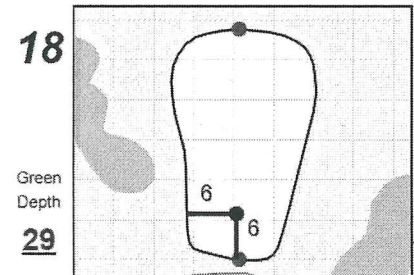

Round 2 - Sunday, September 8th, 2024

Chilliwack Ladies Am 2024

Chilliwack Golf Club

Each side of a complete square on the green represents 5 yards. / Blue dots represent green front and back.