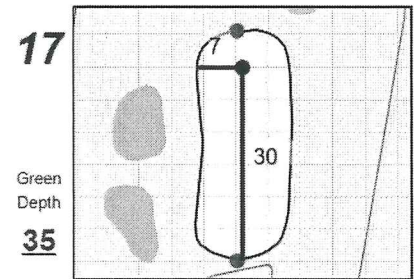

Round 2 - Sunday, September 8th, 2024

Chilliwack Ladies Am 2024

Chilliwack Golf Club

Each side of a complete square on the green represents 5 yards. / Blue dots represent green front and back.