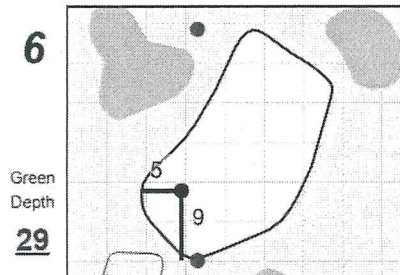

Round 2 - Sunday, September 8th, 2024

Chilliwack Ladies Am 2024

Chilliwack Golf Club

Each side of a complete square on the green represents 5 yards. / Blue dots represent green front and back.