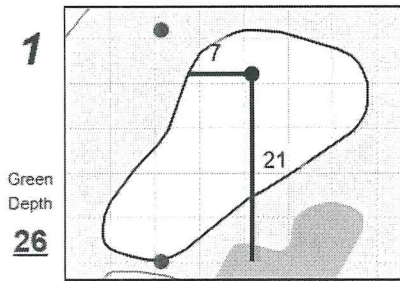

Round 2 - Sunday, September 8th, 2024

Chilliwack Ladies Am 2024

Chilliwack Golf Club

Each side of a complete square on the green represents 5 yards. / Blue dots represent green front and back.