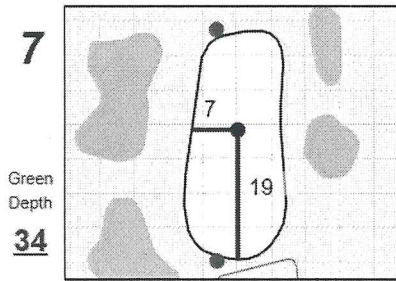

Round 2 - Sunday, September 8th, 2024

Chilliwack Ladies Am 2024

Chilliwack Golf Club

Each side of a complete square on the green represents 5 yards. / Blue dots represent green front and back.