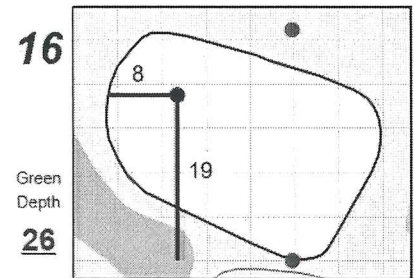

Round 2 - Sunday, September 8th, 2024

Chilliwack Ladies Am 2024

Chilliwack Golf Club

Each side of a complete square on the green represents 5 yards. / Blue dots represent green front and back.