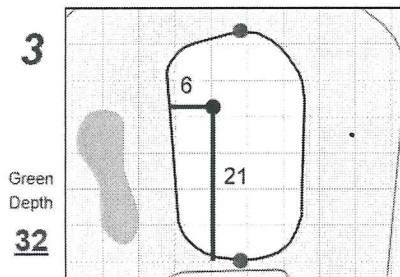

Round 2 - Sunday, September 8th, 2024

Chilliwack Ladies Am 2024

Chilliwack Golf Club

Each side of a complete square on the green represents 5 yards. / Blue dots represent green front and back.