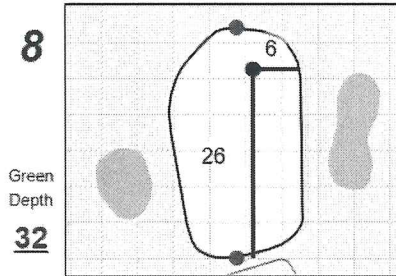

Round 2 - Sunday, September 8th, 2024

Chilliwack Ladies Am 2024

Chilliwack Golf Club

Each side of a complete square on the green represents 5 yards. / Blue dots represent green front and back.