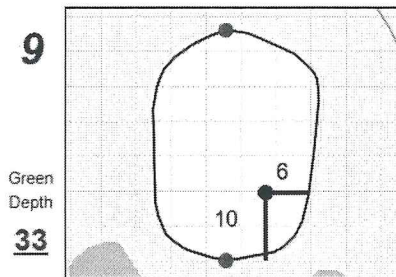

Round 2 - Sunday, September 8th, 2024

Chilliwack Ladies Am 2024

Chilliwack Golf Club

Each side of a complete square on the green represents 5 yards. / Blue dots represent green front and back.