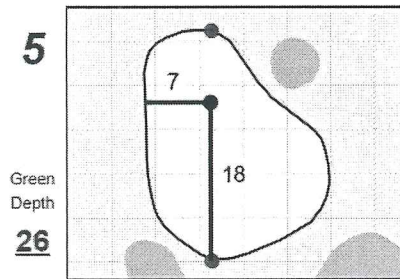

Round 2 - Sunday, September 8th, 2024

Chilliwack Ladies Am 2024

Chilliwack Golf Club

Each side of a complete square on the green represents 5 yards. / Blue dots represent green front and back.