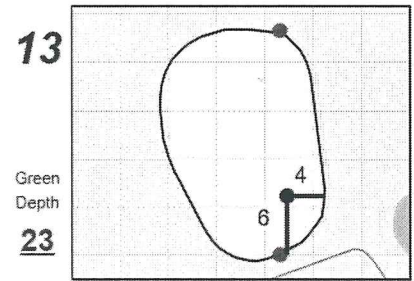

Round 2 - Sunday, September 8th, 2024

Chilliwack Ladies Am 2024

Chilliwack Golf Club

Each side of a complete square on the green represents 5 yards. / Blue dots represent green front and back.