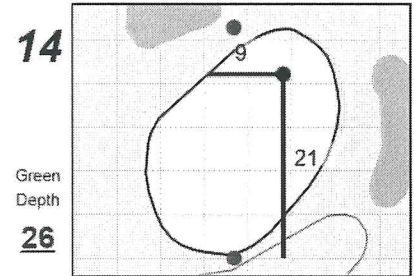

Round 2 - Sunday, September 8th, 2024

Chilliwack Ladies Am 2024

Chilliwack Golf Club

Each side of a complete square on the green represents 5 yards. / Blue dots represent green front and back.