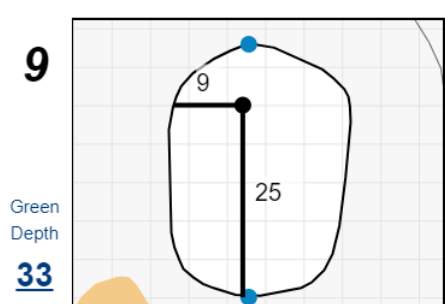

## Chilliwack Golf Club

Each side of a complete square on the green represents 5 yards. / Blue dots represent green front and back.