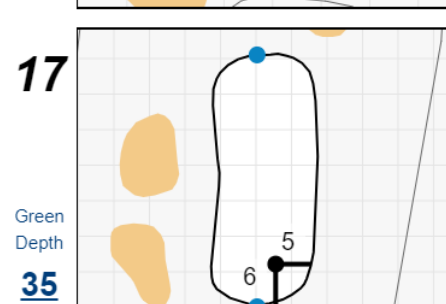

## Chilliwack Golf Club

Each side of a complete square on the green represents 5 yards. / Blue dots represent green front and back.