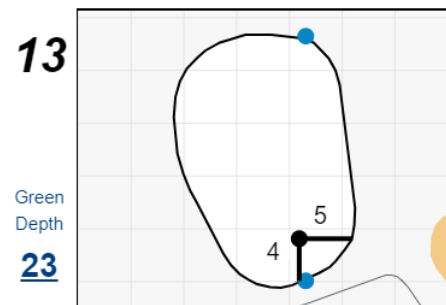

## Chilliwack Golf Club

Each side of a complete square on the green represents 5 yards. / Blue dots represent green front and back.