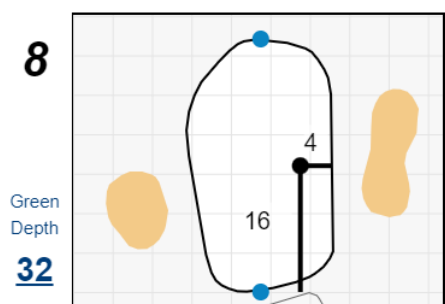

## Chilliwack Golf Club

Each side of a complete square on the green represents 5 yards. / Blue dots represent green front and back.