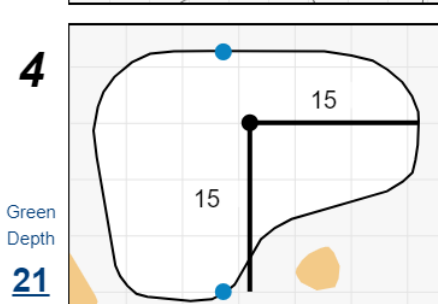

Round 1 - Saturday, July 6th, 2024

Chilliwack Mens Open