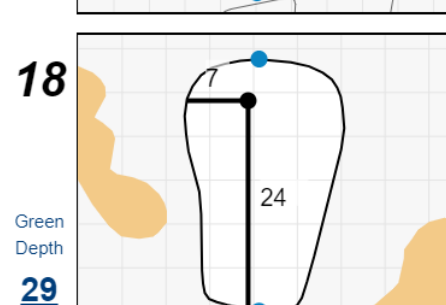

## Chilliwack Golf Club

Each side of a complete square on the green represents 5 yards. / Blue dots represent green front and back.