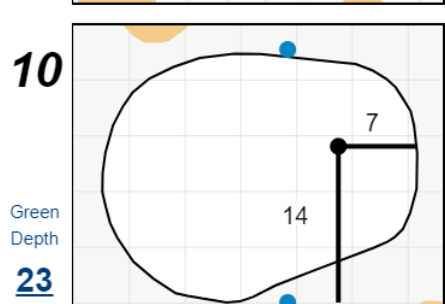

## Chilliwack Golf Club

Each side of a complete square on the green represents 5 yards. / Blue dots represent green front and back.