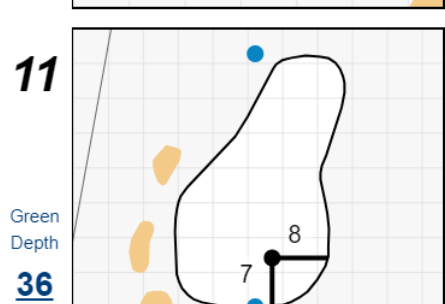

## Chilliwack Golf Club

Each side of a complete square on the green represents 5 yards. / Blue dots represent green front and back.