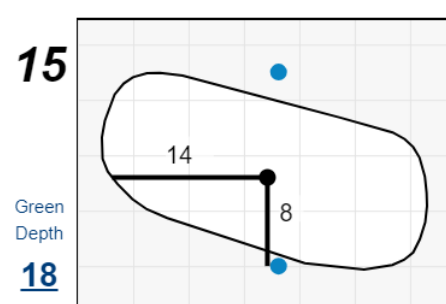

## Chilliwack Golf Club

Each side of a complete square on the green represents 5 yards. / Blue dots represent green front and back.