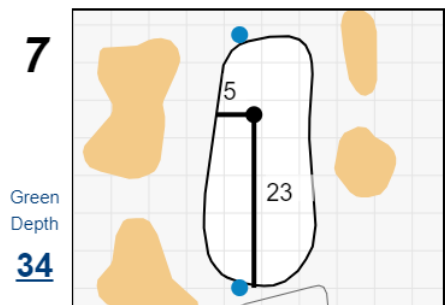

## Chilliwack Golf Club

Each side of a complete square on the green represents 5 yards. / Blue dots represent green front and back.