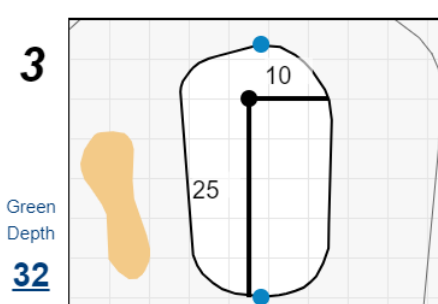

Round 1 - Saturday, July 6th, 2024

Chilliwack Mens Open