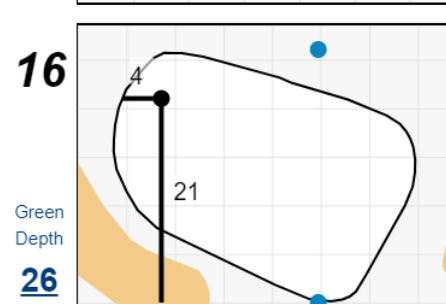

## Chilliwack Golf Club

Each side of a complete square on the green represents 5 yards. / Blue dots represent green front and back.