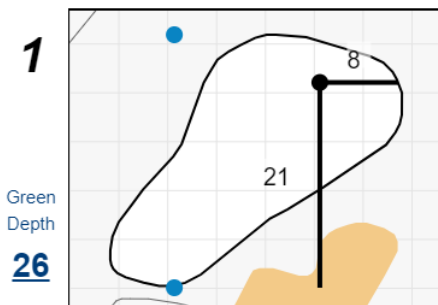

Round 1 - Saturday, July 6th, 2024

Chilliwack Mens Open