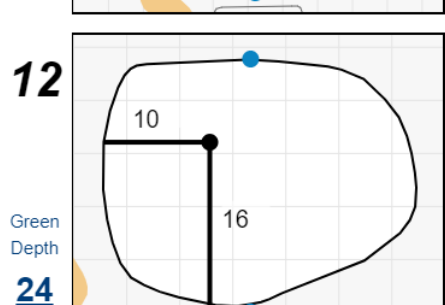

## Chilliwack Golf Club

Each side of a complete square on the green represents 5 yards. / Blue dots represent green front and back.