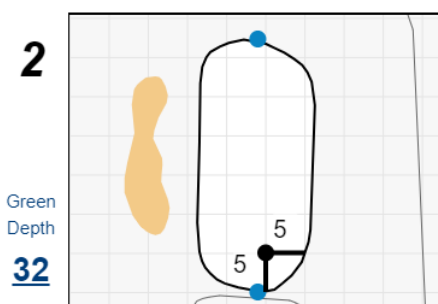

Round 1 - Saturday, July 6th, 2024

Chilliwack Mens Open