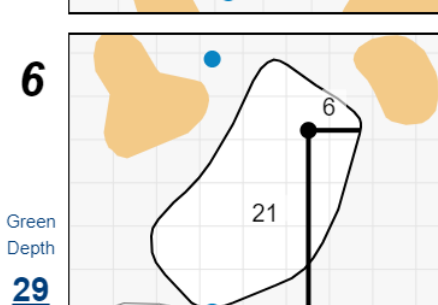

Round 1 - Saturday, July 6th, 2024

Chilliwack Mens Open