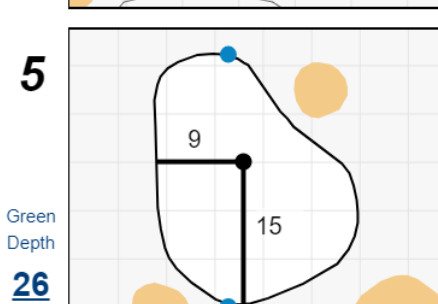

Round 1 - Saturday, July 6th, 2024

Chilliwack Mens Open