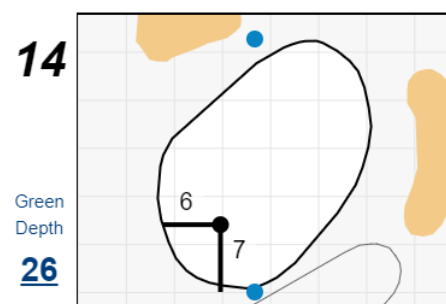

## Chilliwack Golf Club

Each side of a complete square on the green represents 5 yards. / Blue dots represent green front and back.