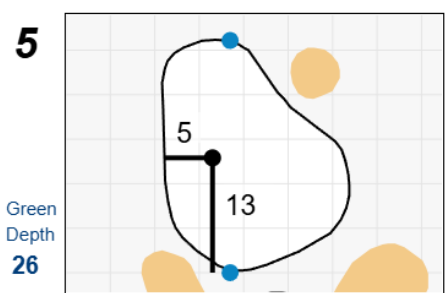

Round 1 - Saturday, September 6th, 2025

Chilliwack Ladies Amateur 2025

Chilliwack Golf Club

Each side of a complete square on the green represents 5 yards. / Blue dots represent green front and back.