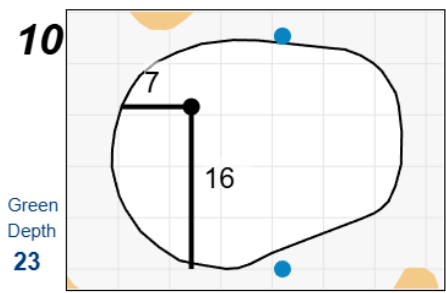

Round 1 - Saturday, September 6th, 2025

Chilliwack Ladies Amateur 2025

Chilliwack Golf Club

Each side of a complete square on the green represents 5 yards. / Blue dots represent green front and back.