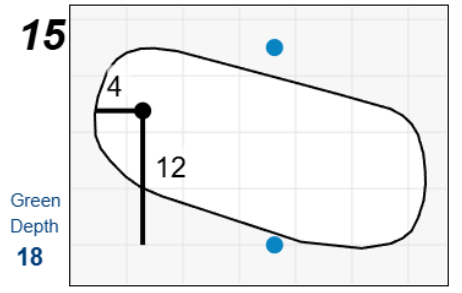

Round 1 - Saturday, September 6th, 2025

Chilliwack Ladies Amateur 2025

Chilliwack Golf Club

Each side of a complete square on the green represents 5 yards. / Blue dots represent green front and back.