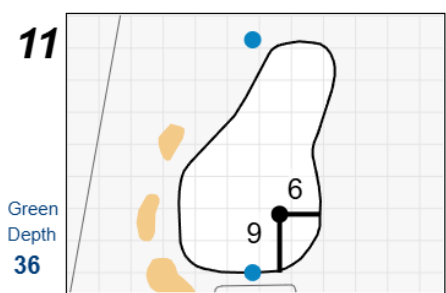

Round 1 - Saturday, September 6th, 2025

Chilliwack Ladies Amateur 2025

Chilliwack Golf Club

Each side of a complete square on the green represents 5 yards. / Blue dots represent green front and back.