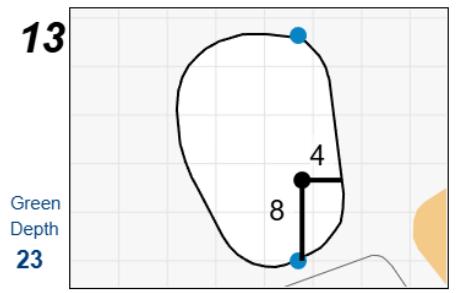

Round 1 - Saturday, September 6th, 2025

Chilliwack Ladies Amateur 2025

Chilliwack Golf Club

Each side of a complete square on the green represents 5 yards. / Blue dots represent green front and back.