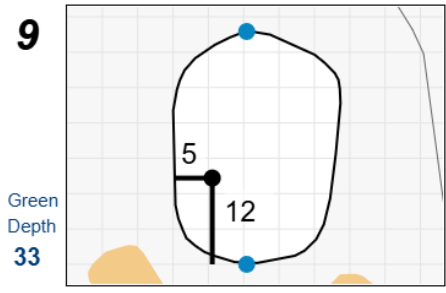

Round 1 - Saturday, September 6th, 2025

Chilliwack Ladies Amateur 2025

Chilliwack Golf Club

Each side of a complete square on the green represents 5 yards. / Blue dots represent green front and back.