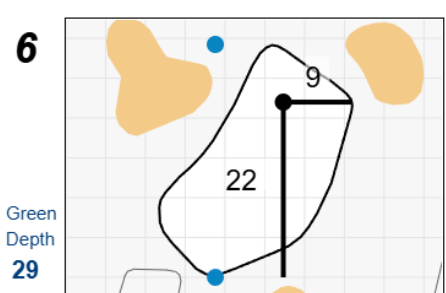

Round 1 - Saturday, September 6th, 2025

Chilliwack Ladies Amateur 2025

Chilliwack Golf Club

Each side of a complete square on the green represents 5 yards. / Blue dots represent green front and back.