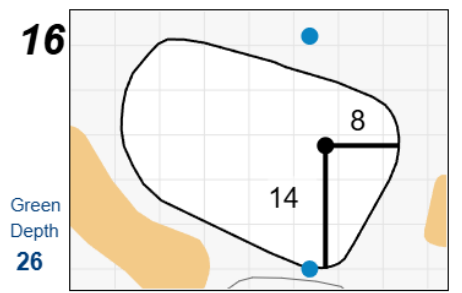

Round 1 - Saturday, September 6th, 2025

Chilliwack Ladies Amateur 2025

Chilliwack Golf Club

Each side of a complete square on the green represents 5 yards. / Blue dots represent green front and back.