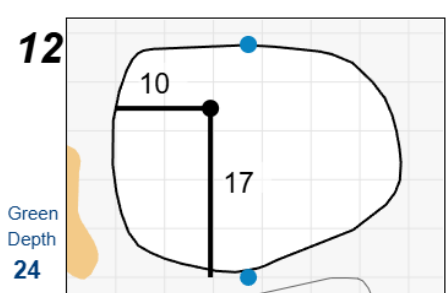

Round 1 - Saturday, September 6th, 2025

Chilliwack Ladies Amateur 2025

Chilliwack Golf Club

Each side of a complete square on the green represents 5 yards. / Blue dots represent green front and back.