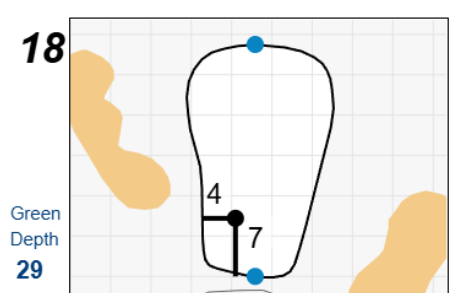

Round 1 - Saturday, September 6th, 2025

Chilliwack Ladies Amateur 2025

Chilliwack Golf Club

Each side of a complete square on the green represents 5 yards. / Blue dots represent green front and back.