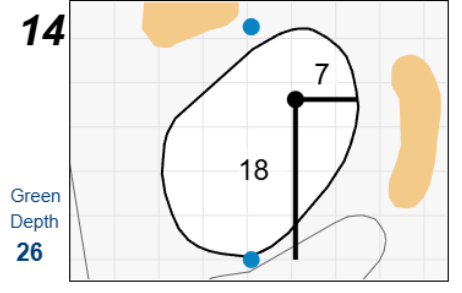

Round 1 - Saturday, September 6th, 2025

Chilliwack Ladies Amateur 2025

Chilliwack Golf Club

Each side of a complete square on the green represents 5 yards. / Blue dots represent green front and back.