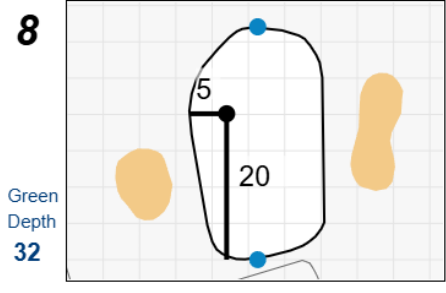

Round 1 - Saturday, September 6th, 2025

Chilliwack Ladies Amateur 2025

Chilliwack Golf Club

Each side of a complete square on the green represents 5 yards. / Blue dots represent green front and back.