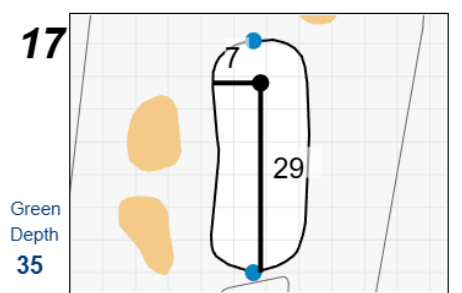

Round 1 - Saturday, September 6th, 2025

Chilliwack Ladies Amateur 2025

Chilliwack Golf Club

Each side of a complete square on the green represents 5 yards. / Blue dots represent green front and back.