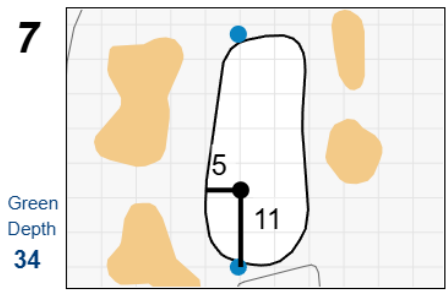

Round 1 - Saturday, September 6th, 2025

Chilliwack Ladies Amateur 2025

Chilliwack Golf Club

Each side of a complete square on the green represents 5 yards. / Blue dots represent green front and back.