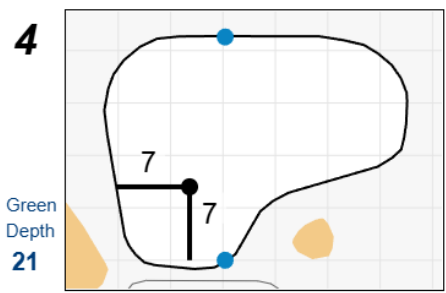

Round 1 - Saturday, September 6th, 2025

Chilliwack Ladies Amateur 2025

Chilliwack Golf Club

Each side of a complete square on the green represents 5 yards. / Blue dots represent green front and back.