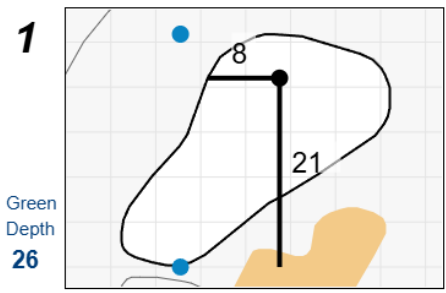

Round 1 - Saturday, September 6th, 2025

Chilliwack Ladies Amateur 2025

Chilliwack Golf Club

Each side of a complete square on the green represents 5 yards. / Blue dots represent green front and back.