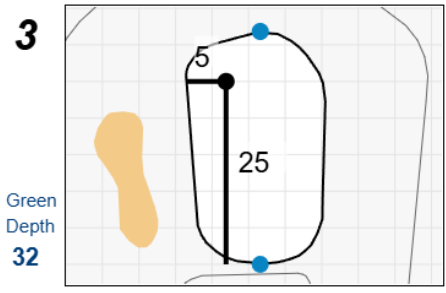

Round 1 - Saturday, September 6th, 2025

Chilliwack Ladies Amateur 2025

Chilliwack Golf Club

Each side of a complete square on the green represents 5 yards. / Blue dots represent green front and back.