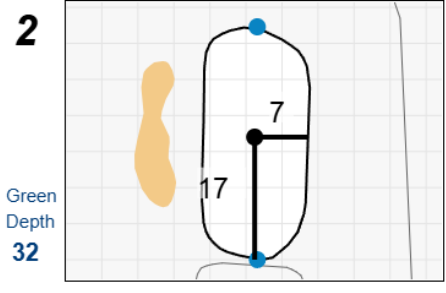

Round 1 - Saturday, September 6th, 2025

Chilliwack Ladies Amateur 2025

Chilliwack Golf Club

Each side of a complete square on the green represents 5 yards. / Blue dots represent green front and back.